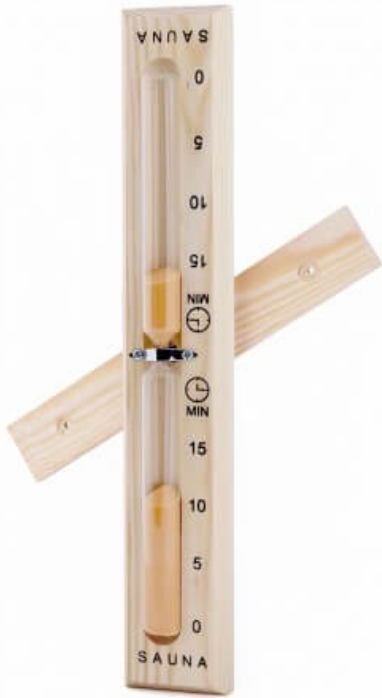

Hourglass in solid pine wood for Sauna

Reference: sablier sauna inter
EAN13: 3799770542687

Hourglass pine for Sauna

It will allow you to control the duration of your sessions

He turns by pivoting on him even and is graduated in 5-minute increments

Dimensions: 30 x 6 x 3.5 cm

Resists heat and humidity!