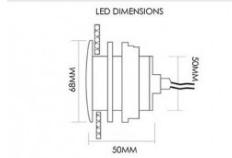

Spot 68mm o RGB ip68 waterproof built-in + control button and transformer for steam room and bathroom

Reference: tolo-ledkit01
EAN13: 3700830425383

Spot RGB Chromotherapy ip68 waterproof built-in + control button and transformer for steam room and bathroom

The button can control up to 4 spots at the same time

Completely waterproof (ip68)

Install this spot easily in the environment you want thanks to its built-in by threading system, he can settle in your shower, hammam, your bathroom or even your spa!

Built-in multifunction button provided to:

- Turn on / turn off
- Color change
- Scroll to color (Chromotherapy)

Technical features:

Diameter: 68mm

Length of screw: 50mm

Height of screw: 50mm

7 colors

The spot power: 1w