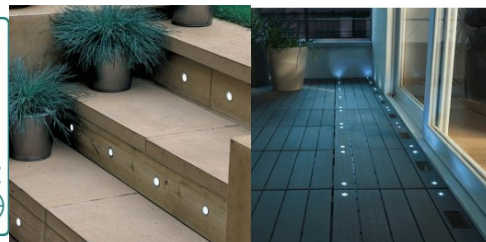

6 spots, built-in 6W Kit for outdoor

Reference: LFL6x0.6
EAN13: 3700830423730

6 built-in 0.6W spots for outdoor Kit

This spot is composed of 6 stainless steel spots with glass windows built-in

Technical features:

Prewired on 1 meter (between each 50cm x 2 spots)

Strapping dimensions: 45 mm in diameter

Built-in dimension: 30.5 mm diameter

Depth: 26 mm

Requires a 12 V DC transformer provided

Use SMD led technology!

Easy installation, all is provided

The spot frame allows it to withstand a pressure of more than 100 kg!

In addition each spot to a life expectancy of more than 50000 hours continuous!