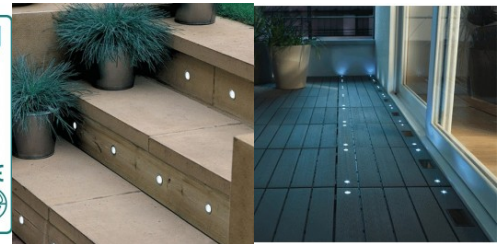

## 6 spots, built-in 6W Kit for outdoor

Reference: LFL6x0.6  
EAN13: 3700830423730

6 built-in 0.6W spots for outdoor Kit

This spot is composed of 6 stainless steel spots with glass windows built-in

Technical features:

Prewired on 1 meter (between each 50cm x 2 spots)

Strapping dimensions: 45 mm in diameter

Built-in dimension: 30.5 mm diameter

Depth: 26 mm

Requires a 12 V DC transformer provided

Use SMD led technology!

Easy installation, all is provided

---

The spot frame allows it to withstand a pressure of more than 100 kg!

In addition each spot to a life expectancy of more than 50000 hours continuous!