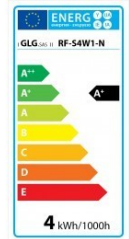

## set of 3 bulbs GU10 LED 4w 4X1w high intensity GreenSensation

Reference: 3xgu10  
EAN13: 3700830422900

Pack of 3 bulbs GU10 LED 4w (4X1w) high-intensity Greensensation

Technical features:

LED: 4 x 1W per spot

Base: GU10

Power supply: 220 - 240V 50/60 Hz

Dimensions:  $\Phi$  49.3 \* H 70 mm

Lumens: 360 $\pm$ 5%

Colour: Neutral white

---

Brand: GreenSensation™

CE standards