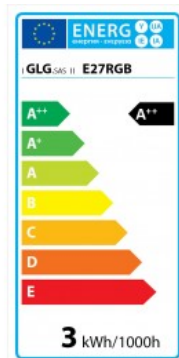

Set of 3 color RGB LED bulbs with remote control

Reference: x3-E27RGB
EAN13: 3700830414004

Set of 3 LED E27 bulbs high intensity RGB 15 colors + white + 4 modes fade + regulatory intensity

Delivered with remote control, these light bulb will fit in all the casings type E27

High intensity for a consumption of 3 watts.

With the remote you can change color to distance and create a mood with a single click!

You can control several bulbs with the same remote control

Technical features:

Dimensions: Cmo 5 / 7cm

Type E27 socket

Power consumption: 3 W

Strapping of the bulb in aluminum

Remote control included

CE, ROHS standard

Lots of 3 bulbs and 3 remotes

Delivered in boxes individual