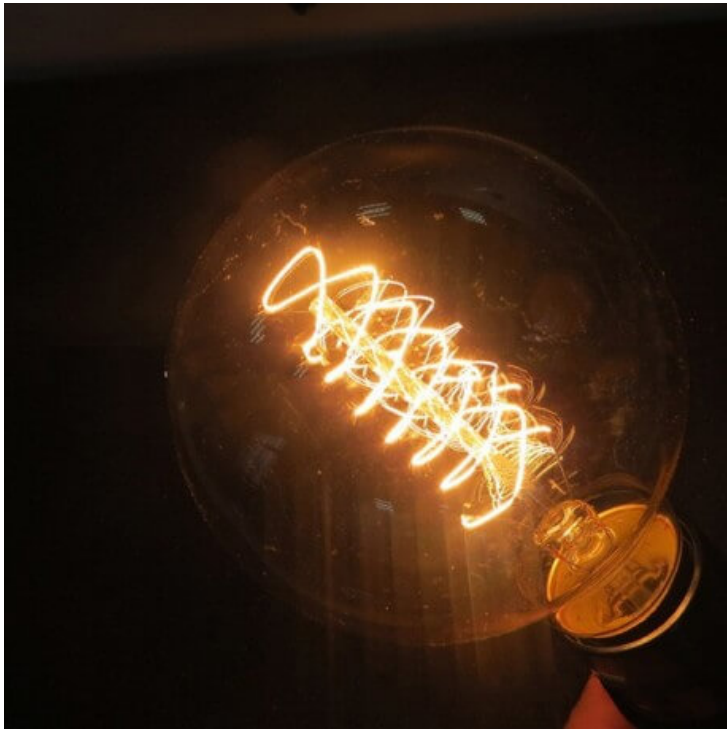

Vintage bulb Edison E14 G45 filaments spiral 25 W light bulb

Reference: G45
EAN13: 3700830413489

Bulb vintage G45 Incandescent to **Filaments in spiral 8 x 5 cm 25 W - E14**

These vintage bulbs allow you to create a beautiful ambience for the home or make a commercial space

The visible filaments recall the style of the era of Thomas Edison bulbs.

Technical features:

-25w, 220-240V

-Incandescent filaments in a spiral

-Type E14 socket

-8 x 5 cm

-Delivered in a box individual carton (box)