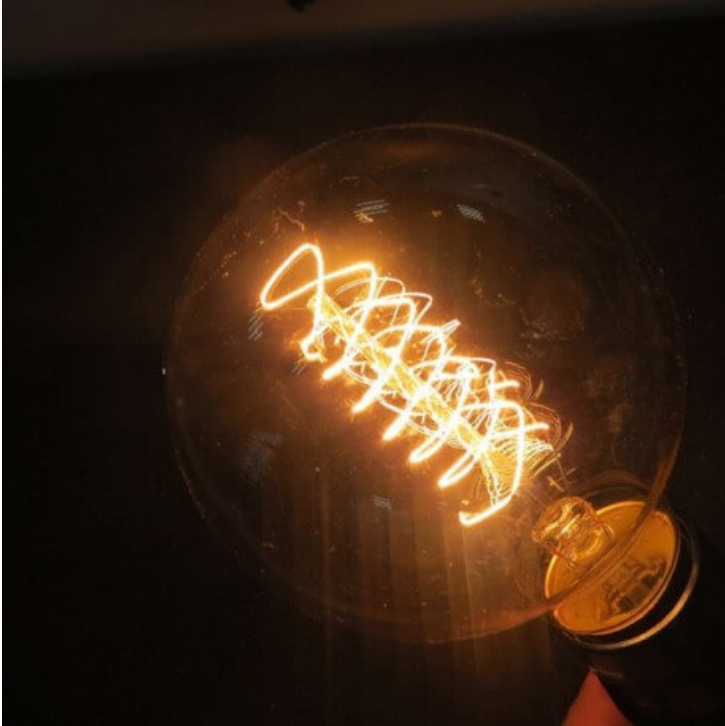

Vintage bulb Edison E14 G45 filaments spiral 25 W light bulb

Reference: G45
EAN13: 3700830413489

Bulb vintage G45 Incandescent to **Filaments in spiral 8 x 5 cm 25 W - E14**

These vintage bulbs allow you to create a beautiful ambience for the home or make a commercial space

The visible filaments recall the style of the era of Thomas Edison bulbs.

Technical features:

-25w, 220-240V

-Incandescent filaments in a spiral

-Type E14 socket

-8 x 5 cm

-Delivered in a box individual carton (box)