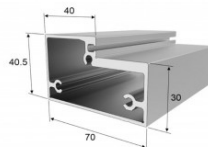

Door for professional Hammam 100 x 190 cm handicapped passage

Reference: PH100x190
EAN13: 3700830412734

8 mm tempered glass Hammam door in safety glass **Adapted to the professional environment this door meets the standards for handicapped passage**

The door frame is made of aluminum (43x45 mm) and can withstand high humidity

Reservation ribs : 100 "x 190"

External dimensions : 985 in. x 1895 mm.

Measuring the glass : 920 in. x 1835 mm.

Effective passage of 92 cm