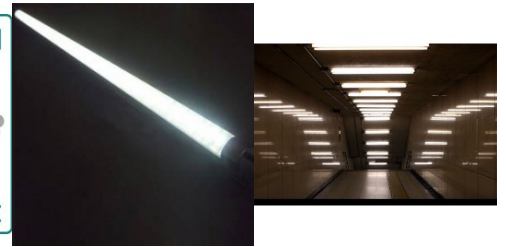

## Tube T8 18w 1700 Lumens white 120cm Neon neutral economy led

**GREEN SENSATION**

Reference: BQ-T8-120CM  
EAN13: 3700830411928

Tube Neon led type T8 120 cm white neutral

Allows you to replace your old gas Neon tubes

Replacement is very simple, just put it in place of the former and remove the starter! The ignition is instantaneous and diffuse and pleasant lighting

This light does not heat and it is durable in time

More than 20,000 hours of operation tested in factory

Technical features:

**Opaque white color** (No visible LED)

**Consumption:** 18 watts

**Bright report:** 1700 lumens

---

**Colors:** White neutral (4500 k)