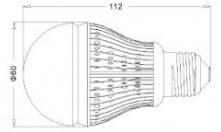

## Bulb to LED 5 w E27 white neutral

culot E27  
Vis de 27 mm

Reference: RF-SC5W  
EAN13: 3700830402032

Neutral white E27 LED bulb

Equivalent to 40W incandescent:

Instant ignition, intense light

Classic shape

Technical features:

Power supply: 220 / 240v 50 / 60 Hz

Consumption: 5W

Lumens: 400 lumens

Angle: 200 °

---

Socket: E27

Body: Aluminium

: Color neutral

Dimensions: 60 mm diameter (height with nerve) 114 mm

**Warranty 2 years**