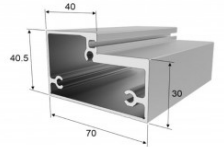

## Transparent for Hammam 60 x 190 cm in 8mm safety tempered glass door aluminium frame

Reference: PH60x190  
EAN13: 3700830400335

Door of hammam reversible tempered 8 mm safety glass for easy maintenance

### **Outside dimensions: 60 x 190 cm (including frame)**

The door frame is made of aluminum (43x45mm) and can withstand high humidity.

Metal door handle.

All doors are made respecting security standards and the specificities of the hammam.