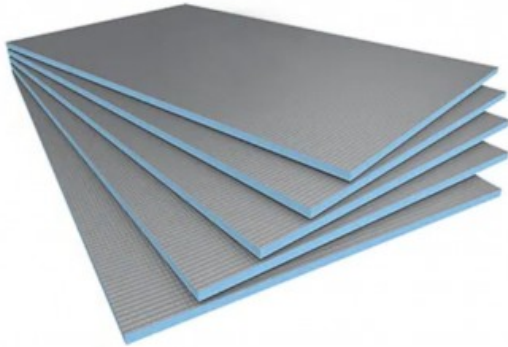

Building Board 1250x600x50mm rigid extruded polystyrene XPS ready to tile Valstorm

Reference: PACK5-V-125*60*5
EAN13: 3700830430653

Panel ready to tile or coat in XPS Valstorm rigid, 1250 * 600 * 50 mm

Easy to cut with a cutter or a jigsaw.

Apply directly by sticking on all support.

High thermal and acoustic performance.

Can be installed on frame wood or on rails

Let your imagination run!

Technical features:

Brand: VALSTORM ©

XPS plate ready to tile or coat

Length: 1250 mm

Width: 600 mm

Thickness: 50 mm