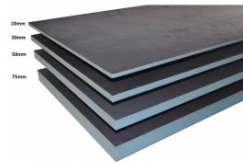

Building Board 1250x600x50mm rigid extruded polystyrene XPS ready to tile Valstorm

Reference: PACK5-V-125*60*5
EAN13: 3700830430653

Panel ready to tile or coat in XPS Valstorm rigid, 1250 * 600 * 50 mm

Easy to cut with a cutter or a jigsaw.

Apply directly by sticking on all support.

High thermal and acoustic performance.

Can be installed on frame wood or on rails

Let your imagination run!

Technical features:

Brand: VALSTORM ©

XPS plate ready to tile or coat

Length: 1250 mm

Width: 600 mm

Thickness: 50 mm