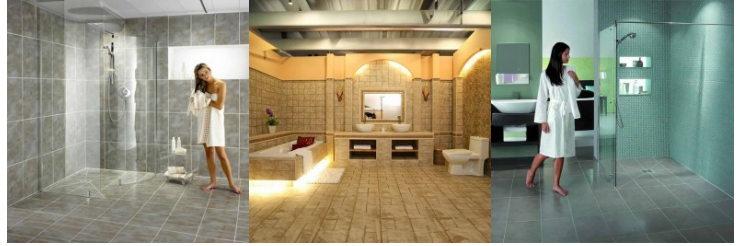

Building Board 1250x600x50mm rigid extruded polystyrene XPS ready to tile Valstorm

Reference: PACK5-V-125*60*5
EAN13: 3700830430653

Panel ready to tile or coat in XPS Valstorm rigid, 1250 * 600 * 50 mm

Easy to cut with a cutter or a jigsaw.

Apply directly by sticking on all support.

High thermal and acoustic performance.

Can be installed on frame wood or on rails

Let your imagination run!

Technical features:

Brand: VALSTORM ©

XPS plate ready to tile or coat

Length: 1250 mm

Width: 600 mm

Thickness: 50 mm