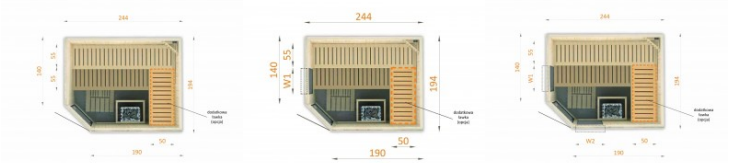

## Corner sauna cabin 244x194x199 with stove with remote control

Reference: ANG2520EW0  
EAN13: 3700830430189

Suitable for small spaces in the house. The sauna is finished with Scandinavian spruce wood (interior and exterior walls). Benches, backrests (optional), headrest, stove cover and lighting are made of linden wood. The doors are made of tempered glass with a thickness of 8 mm and 550 mm wide in graphite with a vertical handle.

Our offer includes Finnish saunas of different sizes and shapes (rectangular, corner, rounded), respectively designed for one, two, three or four people. Thanks to this, you can easily adapt the chosen solution to the space in the house you have available for installing the sauna. The individual models are dedicated to specific stoves with the right power, ensuring the proper functioning of the sauna and the comfort of its use.