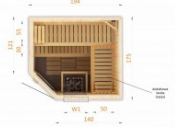

Corner sauna cabin 194x175x199 with stove with remote control

Reference: ANG2018EW0
EAN13: 3700830430165

Suitable for small spaces in the house. The sauna is finished with Scandinavian spruce wood (interior and exterior walls). Benches, backrests (optional), headrest, stove cover and lighting are made of linden wood. The doors are made of tempered glass with a thickness of 8 mm and 550 mm wide in graphite with a vertical handle.

Our offer includes Finnish saunas of different sizes and shapes (rectangular, corner, rounded), respectively designed for one, two, three or four people. Thanks to this, you can easily adapt the chosen solution to the space in the house you have available for installing the sauna. The individual models are dedicated to specific stoves with the right power, ensuring the proper functioning of the sauna and the comfort of its use.