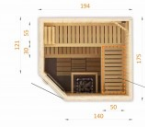

Corner sauna cabin 194x175x199 with stove with remote control

Reference: ANG2018EW0
EAN13: 3700830430165

Suitable for small spaces in the house. The sauna is finished with Scandinavian spruce wood (interior and exterior walls). Benches, backrests (optional), headrest, stove cover and lighting are made of linden wood. The doors are made of tempered glass with a thickness of 8 mm and 550 mm wide in graphite with a vertical handle.

Our offer includes Finnish saunas of different sizes and shapes (rectangular, corner, rounded), respectively designed for one, two, three or four people. Thanks to this, you can easily adapt the chosen solution to the space in the house you have available for installing the sauna. The individual models are dedicated to specific stoves with the right power, ensuring the proper functioning of the sauna and the comfort of its use.