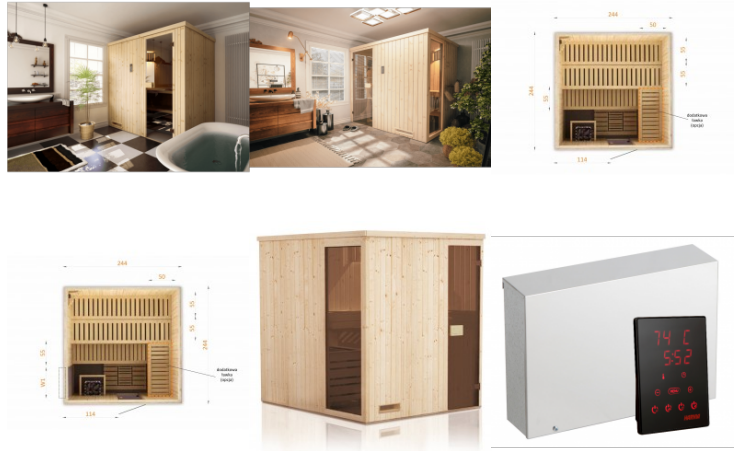

## Sauna cabin 244x244x199 with stove with remote control

Reference: REC2525W0  
EAN13: 3700830430134

### Sauna cabin 244x244x199 with stove with remote control

Suitable for small spaces in the house. The sauna is finished with Scandinavian spruce wood (interior and exterior walls). Benches, backrests (optional), headrest, stove cover and lighting are made of linden wood. The doors are made of tempered glass with a thickness of 8 mm and 550 mm wide in graphite with a vertical handle.

Our offer includes Finnish saunas of different sizes and shapes (rectangular, corner, rounded), respectively designed for one, two, three or four people. Thanks to this, you can easily adapt the chosen solution to the space in the house you have available for installing the sauna. The individual models are dedicated to specific stoves with the right power, ensuring the proper functioning of the sauna and the comfort of its use.

**Number of people: 4**  
**Benches: 2**  
**Stove protection: 1**  
**Headrest: 1**  
**Grating: 1**  
**Lighting: 1**  
**Stove power: 8 kW**  
**Dimensions (length/width): 2440/2440**  
**Height: 1990**  
**Windows: 0**