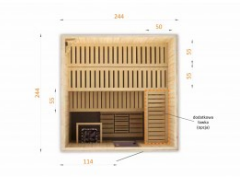

Sauna cabin 244x244x199 with stove with remote control

Reference: REC2525W0
EAN13: 3700830430134

Sauna cabin 244x244x199 with stove with remote control

Suitable for small spaces in the house. The sauna is finished with Scandinavian spruce wood (interior and exterior walls). Benches, backrests (optional), headrest, stove cover and lighting are made of linden wood. The doors are made of tempered glass with a thickness of 8 mm and 550 mm wide in graphite with a vertical handle.

Our offer includes Finnish saunas of different sizes and shapes (rectangular, corner, rounded), respectively designed for one, two, three or four people. Thanks to this, you can easily adapt the chosen solution to the space in the house you have available for installing the sauna. The individual models are dedicated to specific stoves with the right power, ensuring the proper functioning of the sauna and the comfort of its use.

Number of people: 4
Benches: 2
Stove protection: 1
Headrest: 1
Grating: 1
Lighting: 1
Stove power: 8 kW
Dimensions (length/width): 2440/2440
Height: 1990
Windows: 0

This sauna cabin is supplied with its HARVIA VEGA 9KW stove with remote controls.