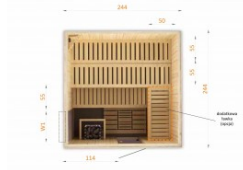

Sauna cabin 244x244x199 with stove with remote control

Reference: REC2525W0
EAN13: 3700830430134

Sauna cabin 244x244x199 with stove with remote control

Suitable for small spaces in the house. The sauna is finished with Scandinavian spruce wood (interior and exterior walls). Benches, backrests (optional), headrest, stove cover and lighting are made of linden wood. The doors are made of tempered glass with a thickness of 8 mm and 550 mm wide in graphite with a vertical handle.

Our offer includes Finnish saunas of different sizes and shapes (rectangular, corner, rounded), respectively designed for one, two, three or four people. Thanks to this, you can easily adapt the chosen solution to the space in the house you have available for installing the sauna. The individual models are dedicated to specific stoves with the right power, ensuring the proper functioning of the sauna and the comfort of its use.

Number of people: 4
Benches: 2
Stove protection: 1
Headrest: 1
Grating: 1
Lighting: 1
Stove power: 8 kW
Dimensions (length/width): 2440/2440
Height: 1990
Windows: 0

This sauna cabin is supplied with its HARVIA VEGA 9KW stove with remote controls.