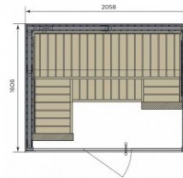

Harvia sauna cabin 205 x 160 x 202 cm 2 or 3 people sauna stove provided

HARVIA

Reference: harviaS1620S
EAN13: 3700830429770

HARVIA sauna cabin 205 x 160 x 202 cm 2 or 3 people sauna stove provided

Discover the sauna cabin for 2-3 people from harvia , made in finland, This cabin has a large bench that will allow you to lie down full length.

Dimensions: 205 x 160 x 202cm

Type of materials: wood (aspen)

Glass: 8mm safety glass

panel thickness: 80 mm

thermal insulation: 50mm

Number of places: 2-3 people (1 lying down)

paneling thickness: 15mm

ventilation hatch: yes