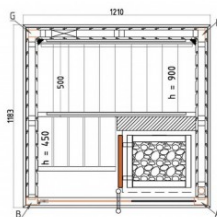

Harvia sauna cabin 121 cm x 118 cm x 202 cm mini 1 or 2 people sauna stove provided

HARVIA

Reference: harviaS1212SV
EAN13: 3700830429718

Sauna cabin 121 cm x 118 cm x 202 cm mini 1 or two person sauna stove provided

Discover the sauna cabin for two people from harvia , made in Finland, this compact cabin can be easily installed in your home, in fact its reduced dimensions will allow you to enjoy the benefits of the hammam in less space.

the aspen that makes up the cabin will always remain at a soft and pleasant temperature.

technical characteristics :

Dimensions: 121cm x 118cm x 202cm

Type of materials: wood (aspen)

Glass: 8mm safety glass