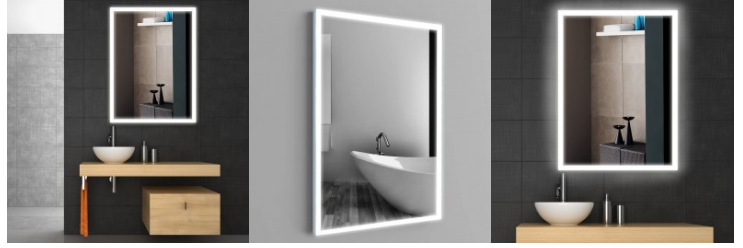

Wall mirror 50x70cm with heated and touch-sensitive LED lighting cold white for bathroom, kitchen

Reference: mirco50x70
EAN13: 3700830429541

Wall mirror with heated and touch-sensitive LED lighting cold white for bathroom, kitchen 50x70cm

This bathroom mirror focuses on modern and trendy concepts with modern LED technology. Color: cool white (6400+/-300), energy-saving LED lamps (2835). Enjoy low power consumption, super high quality and high level of waterproof . The integrated LEDs behind the mirror create beautiful indirect lighting.

On this mirror you will find two touch buttons. The first will enable led lighting, the second will trigger demisting.

Our mirrors are available in 3 sizes: 50x80cm / 50x70cm / 50x60cm

it is possible to install them horizontally or vertically.