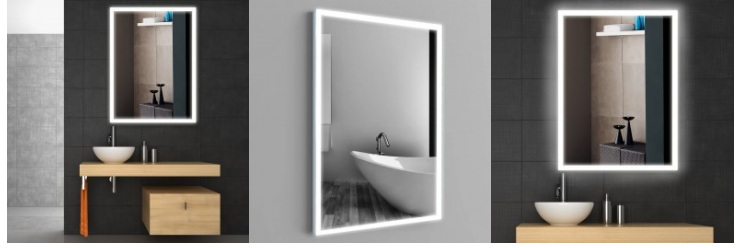

Wall mirror 50x60cm with heated and touch-sensitive LED lighting cold white for bathroom, kitchen

Reference: mirco50x60
EAN13: 3700830429534

Wall mirror with heated and touch-sensitive LED lighting cold white for bathroom, kitchen 50x60cm

This bathroom mirror focuses on modern and trendy concepts with modern LED technology. Color: cool white (6400+/-300), energy-saving LED lamps (2835). Enjoy low power consumption, super high quality and high level of waterproof . The integrated LEDs behind the mirror create beautiful indirect lighting.

On this mirror you will find two touch buttons. The first will enable led lighting, the second will trigger demisting.

Our mirrors are available in 3 sizes: 50x80cm / 50x70cm / 50x60cm

it is possible to install them horizontally or vertically.