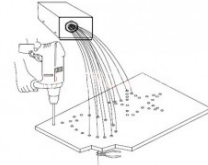

5m Starry Sky Kit White Optical Fiber 16 W Skyled

Reference: TX-2-003-W-5
EAN13: 3700830427509

5m 16W White Optical Fibre Kit with Infrared Remote Control

Create a starry sky... Easy to install in any room of the house on wall or ceiling.

Technical features:

Power: 16 W

Frequency: 50 hz / 60 hz

Dimensions: 12 x 9 x 4 cm

Included manual or infrared remote control

Brushed aluminium with paw for wall attachment

Optical fibers:

100 x 1 mm